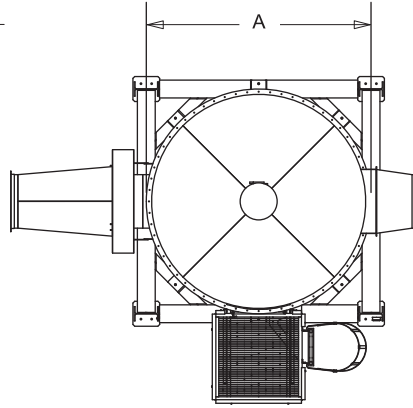

KICE INDUSTRIES, INC. / 5500 Mill Heights Drive / Wichita, KS 67219

www.kice.com / sales@kice.com

CR SERIES FILTERS

FRONT VIEW

TOP VIEW

MODEL #	FILTER AREA ²	A	B	EST. WEIGHT
CR188	2679	10' 6"	40' 7"	20,000
CR236	3363	11' 7"	42' 3"	23,000
CR288	4104	12' 8"	43' 7"	30,000
CR344	4902	13' 9"	44' 9"	34,000

NOTES:

HIGH STATIC, BAG CLEANING FAN DRIVEN BY 25HP MOTOR

WELDED STEEL CONSTRUCTION, SHIPPED IN SECTIONS

INTERIOR OF CLEAN AIR CHAMBER INCLUDES LIGHTING AND CROSS VENTILATION DOOR

APPROVAL DRAWINGS TO BE SUBMITTED UPON RECEIPT OF ORDER