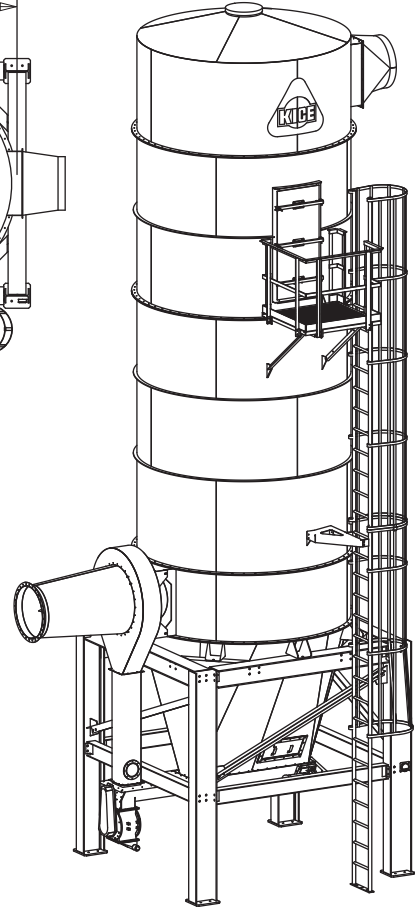

KICE INDUSTRIES, INC. / 5500 Mill Heights Drive / Wichita, KS 67219

www.kice.com / sales@kice.com

CR SERIES FILTERS

FRONT VIEW

TOP VIEW

MODEL #	FILTER AREA ²	A	B	EST. WEIGHT
CR188	2679	10' 6"	40' 7"	20,000
CR236	3363	11' 7"	42' 3"	23,000
CR288	4104	12' 8"	43' 7"	30,000
CR344	4902	13' 9"	44' 9"	34,000

NOTES:

HIGH STATIC, BAG CLEANING FAN DRIVEN BY 25HP MOTOR

WELDED STEEL CONSTRUCTION, SHIPPED IN SECTIONS

INTERIOR OF CLEAN AIR CHAMBER INCLUDES LIGHTING AND CROSS VENTILATION DOOR

APPROVAL DRAWINGS TO BE SUBMITTED UPON RECEIPT OF ORDER