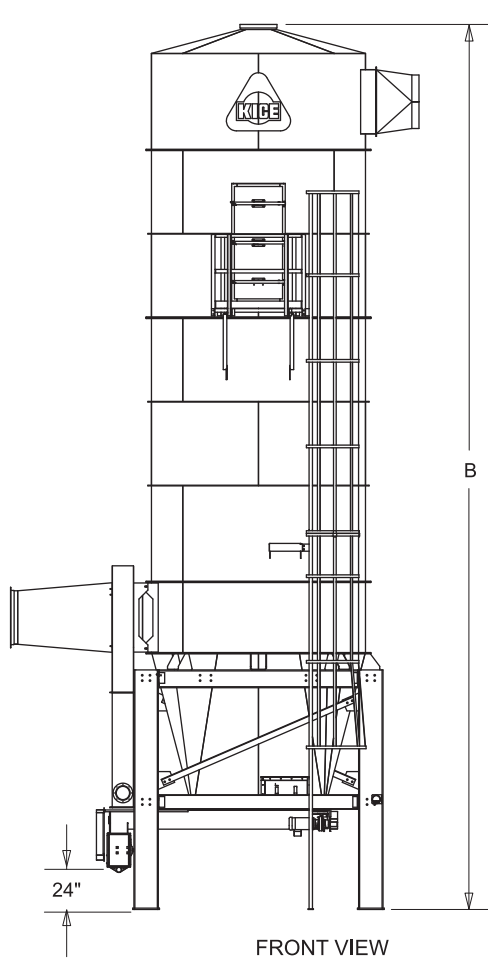

KICE INDUSTRIES, INC. / 5500 Mill Heights Drive / Wichita, KS 67219

www.kice.com / sales@kice.com

CR SERIES FILTERS

FRONT VIEW

TOP VIEW

MODEL #	FILTER AREA ²	A	B	EST. WEIGHT
CR188	2679	10' 6"	40' 7"	20,000
CR236	3363	11' 7"	42' 3"	23,000
CR288	4104	12' 8"	43' 7"	30,000
CR344	4902	13' 9"	44' 9"	34,000

NOTES:

HIGH STATIC, BAG CLEANING FAN DRIVEN BY 25HP MOTOR

WELDED STEEL CONSTRUCTION, SHIPPED IN SECTIONS

INTERIOR OF CLEAN AIR CHAMBER INCLUDES LIGHTING AND CROSS VENTILATION DOOR

APPROVAL DRAWINGS TO BE SUBMITTED UPON RECEIPT OF ORDER